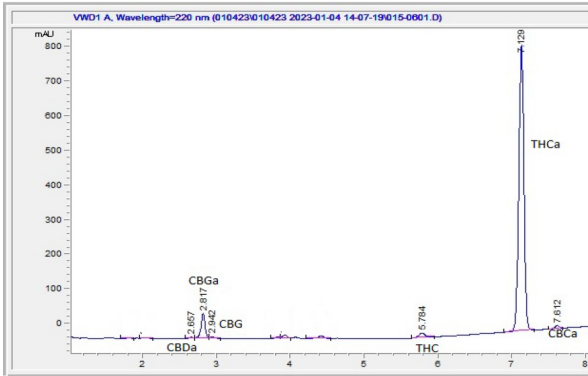

CONFIDENTIAL

(sp#240040896 - 00001)

Sample 614-010423-004

Purple Punch THCa Flower

Sample Submitted: 01-04-2023; Report Date: 01-04-2023

Purple Punch THCa Flower

Plant Material: Flower

Chromatogram

Cannabinoid Profile

Cannabinoid Profile by HPLC

0.28%

Delta-9-THC

0.00%

CBD

30.76%

Total Cannabinoids

Cannabinoid	% wt	mg/g
CBDA	0.07	0.7
CBGA	1.52	15.2
CBG	0.14	1.4
Delta-9-THC	0.28	2.8
THCA	28.75	287.5
Total Cannabinoids	30.76	307.6
Calculated CBD Yield	0.06	0.62

Calculated Maximum CBD Yield = CBD + 0.877 * CBDA