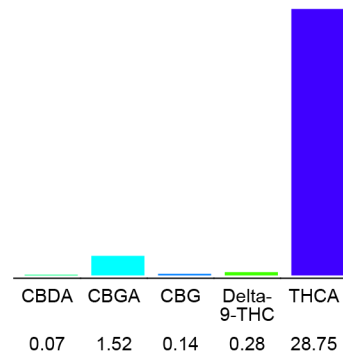

CONFIDENTIAL

(sp#240040896 - 00001)

Sample 614-010423-004

Purple Punch THCa Flower

Sample Submitted: 01-04-2023; Report Date: 01-04-2023

Purple Punch THCa Flower

Plant Material: Flower

Chromatogram

Cannabinoid Profile

Cannabinoid Profile by HPLC

0.28%

Delta-9-THC

0.00%

CBD

30.76%

Total Cannabinoids

Cannabinoid	% wt	mg/g
CBDA	0.07	0.7
CBGA	1.52	15.2
CBG	0.14	1.4
Delta-9-THC	0.28	2.8
THCA	28.75	287.5
Total Cannabinoids	30.76	307.6
Calculated CBD Yield	0.06	0.62

Calculated Maximum CBD Yield = CBD + 0.877 * CBDA